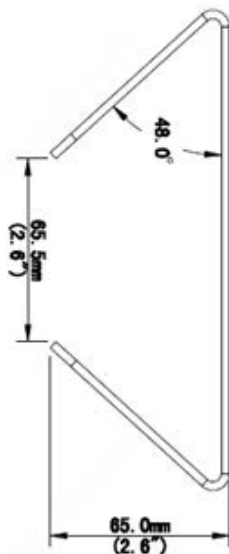

Bracket	
Dimensions	215 x 172 x 65mm
Weight	0.55kg
Material	Aluminum Alloy
Hoop diameter	67 x 127mm

Used for:
INLGDO4PTZ25X; INLGDO4PTZ33X

*Design and specifications are subjects to change without notice.