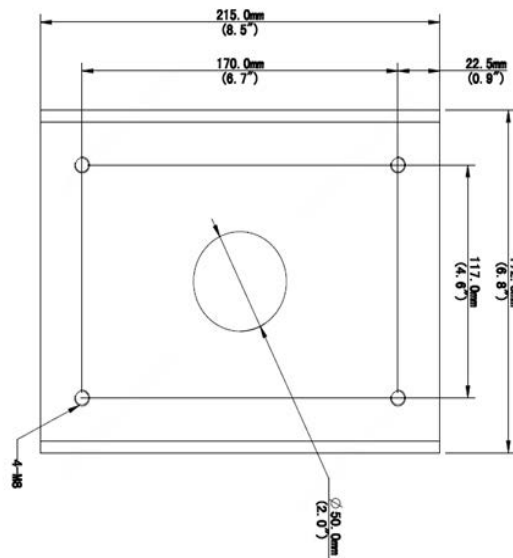

Bracket	
Dimensions	215 x 172 x 65mm
Weight	0.55kg
Material	Aluminum Alloy
Hoop diameter	67 x 127mm

Used for:
INLGDO4PTZ25X; INLGDO4PTZ33X

*Design and specifications are subjects to change without notice.