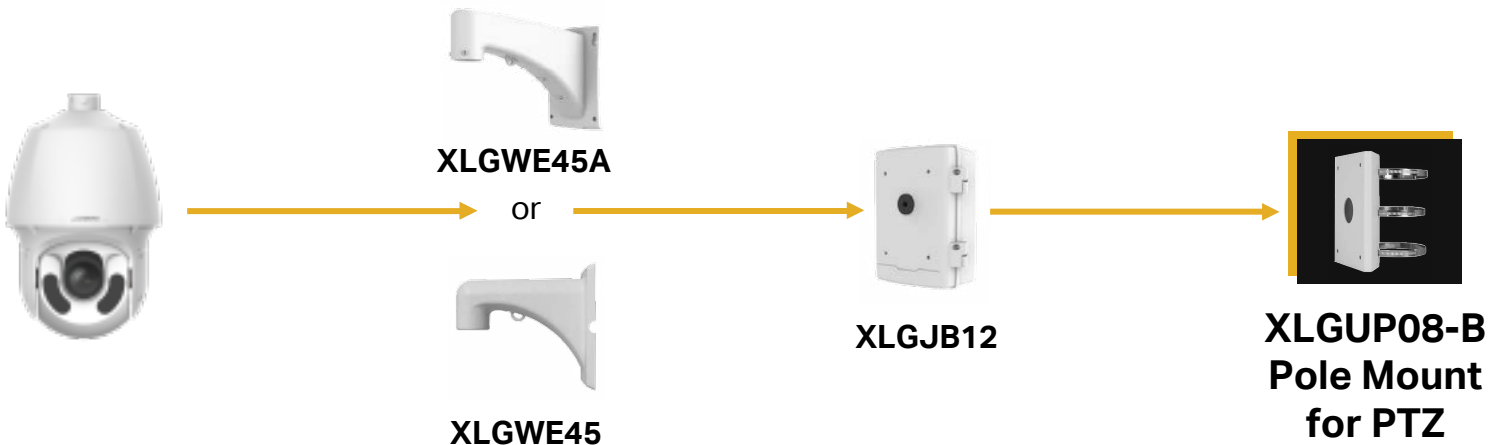

Bracket	
Dimensions	215 x 172 x 65mm
Weight	0.55kg
Material	Aluminum Alloy
Hoop diameter	67 x 127mm

Used for:
INLGDO4PTZ25X; INLGDO4PTZ33X

*Design and specifications are subjects to change without notice.